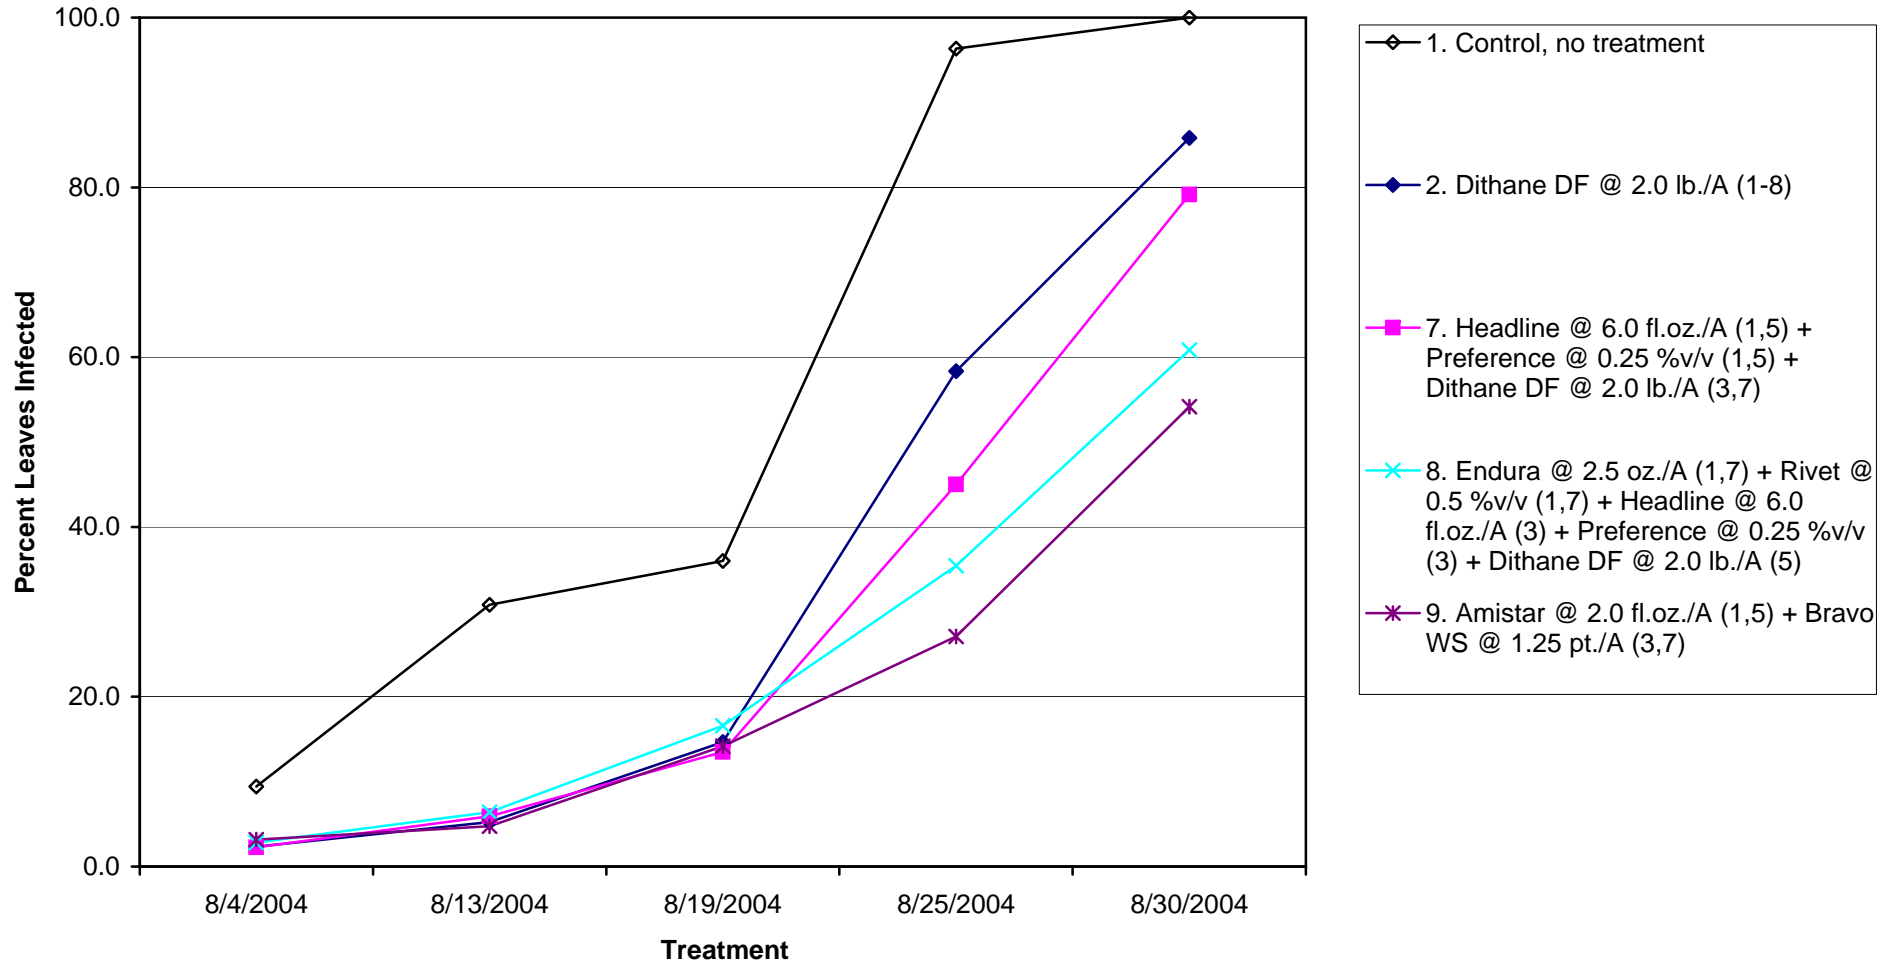

**Disease Progress Curve for Early Blight
2004 Fungicide Trial, Colorado State University
San Luis Valley Research Center, Center, CO**

**Disease Progress Curve for Early Blight
2004 Fungicide Trial, Colorado State University
San Luis Valley Research Center, Center, CO**

**Disease Progress Curve for Early Blight
2004 Fungicide Trial, Colorado State University
San Luis Valley Research Center, Center, CO**