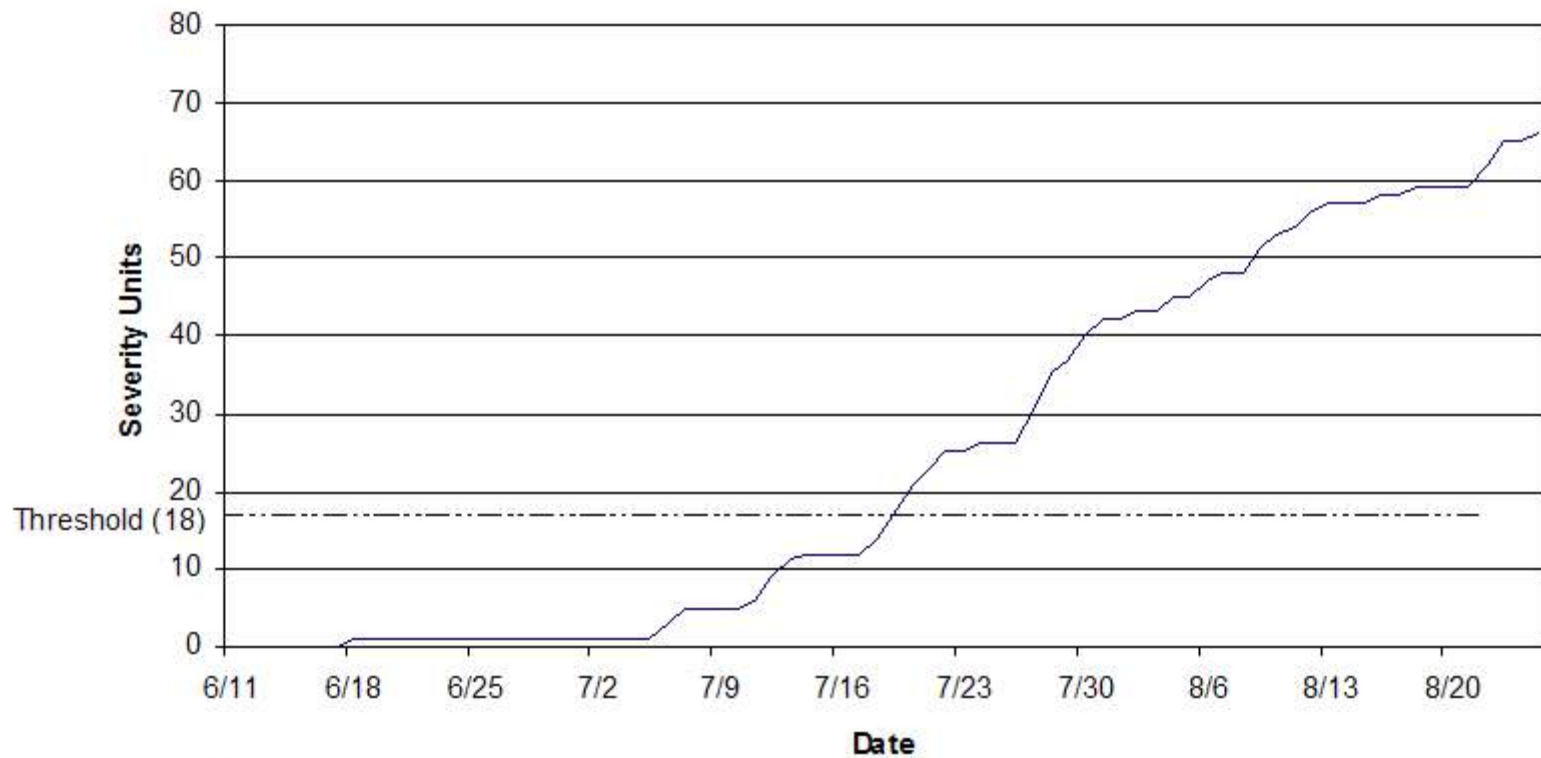

**Potato Late Blight Severity Values - Wallin Model,  
San Luis Valley, Colorado, Sargent Site, 2003**

Footnote:

-The Sargent weather station was set up on June 11, 2003.

Late Blight Severity Values (Wallin Model), Sargent Site, San Luis Valley, CO  
2001-2003