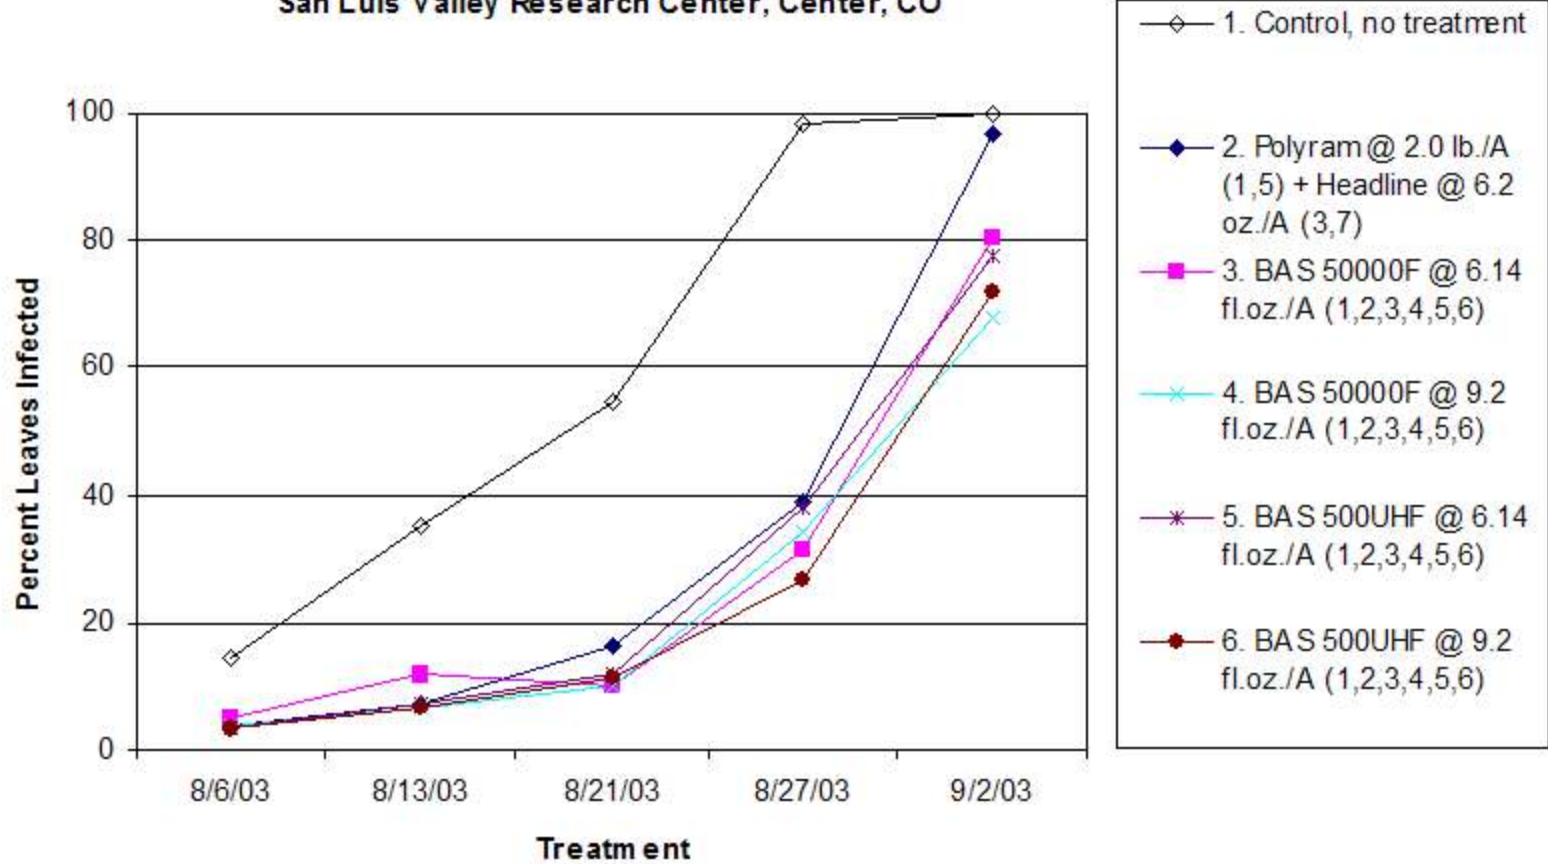

**Disease Progress Curve for Early Blight
2003 Fungicide Trial, Colorado State University
San Luis Valley Research Center, Center, CO**

Disease Progress Curve for Early Blight
2003 Fungicide Trial, Colorado State University
San Luis Valley Research Center, Center, CO

**Disease Progress Curve for Early Blight
2003 Fungicide Trial, Colorado State University
San Luis Valley Research Center, Center, CO**

**Disease Progress Curve for Early Blight
2003 Fungicide Trial, Colorado State University
San Luis Valley Research Center, Center, CO**