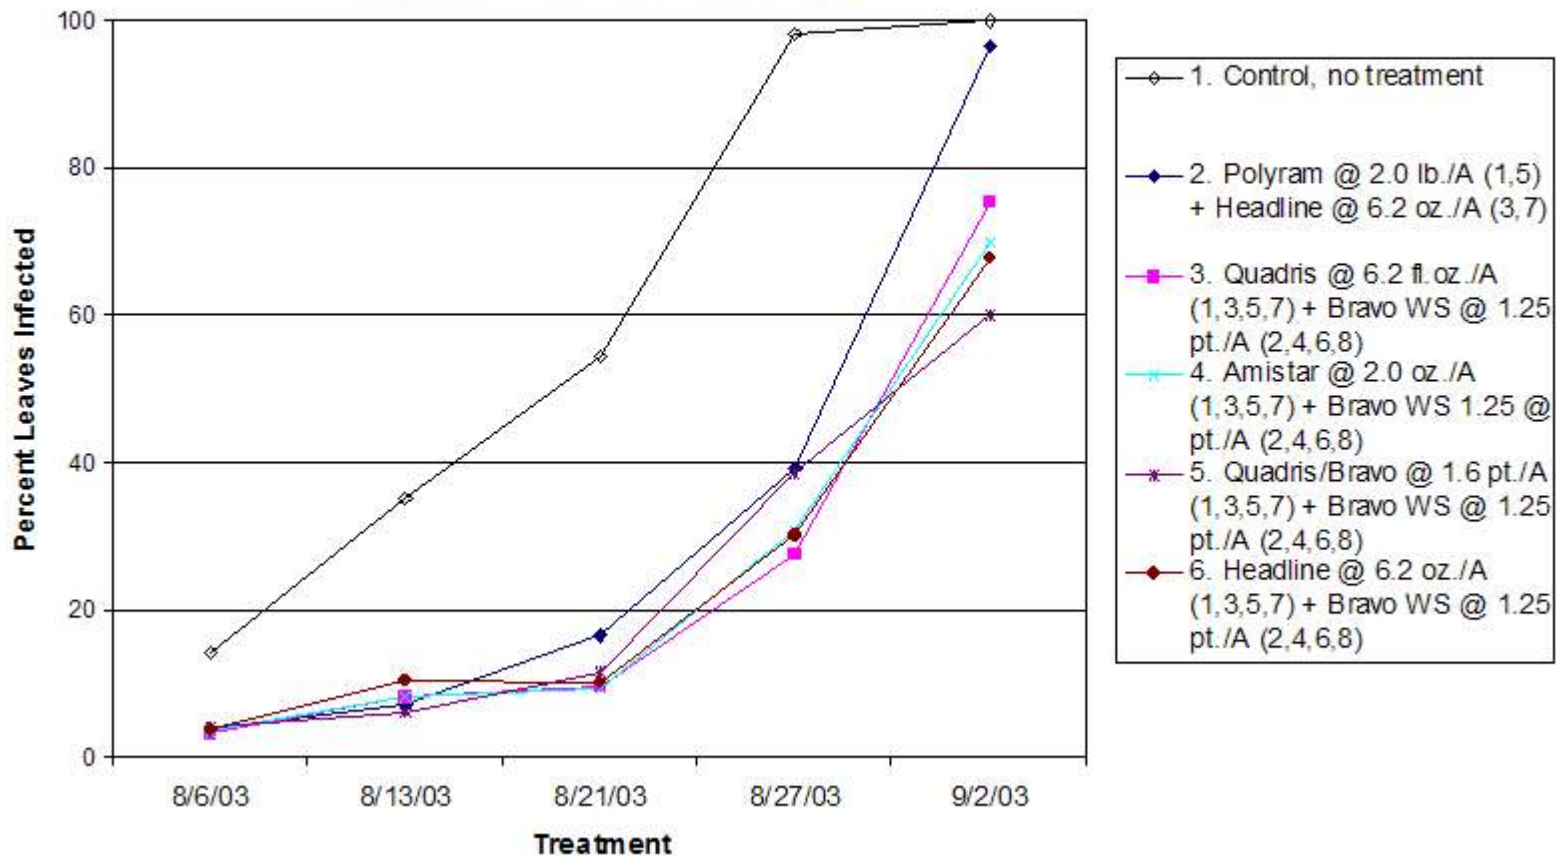

**Disease Progress Curve for Early Blight
2003 Fungicide Trial, Colorado State University
San Luis Valley Research Center, Center, CO**

Disease Progress Curve for Early Blight
2003 Fungicide Trial, Colorado State University
San Luis Valley Research Center, Center, CO

**Disease Progress Curve for Early Blight
2003 Fungicide Trial, Colorado State University
San Luis Valley Research Center, Center, CO**

**Disease Progress Curve for Early Blight
2003 Fungicide Trial, Colorado State University
San Luis Valley Research Center, Center, CO**