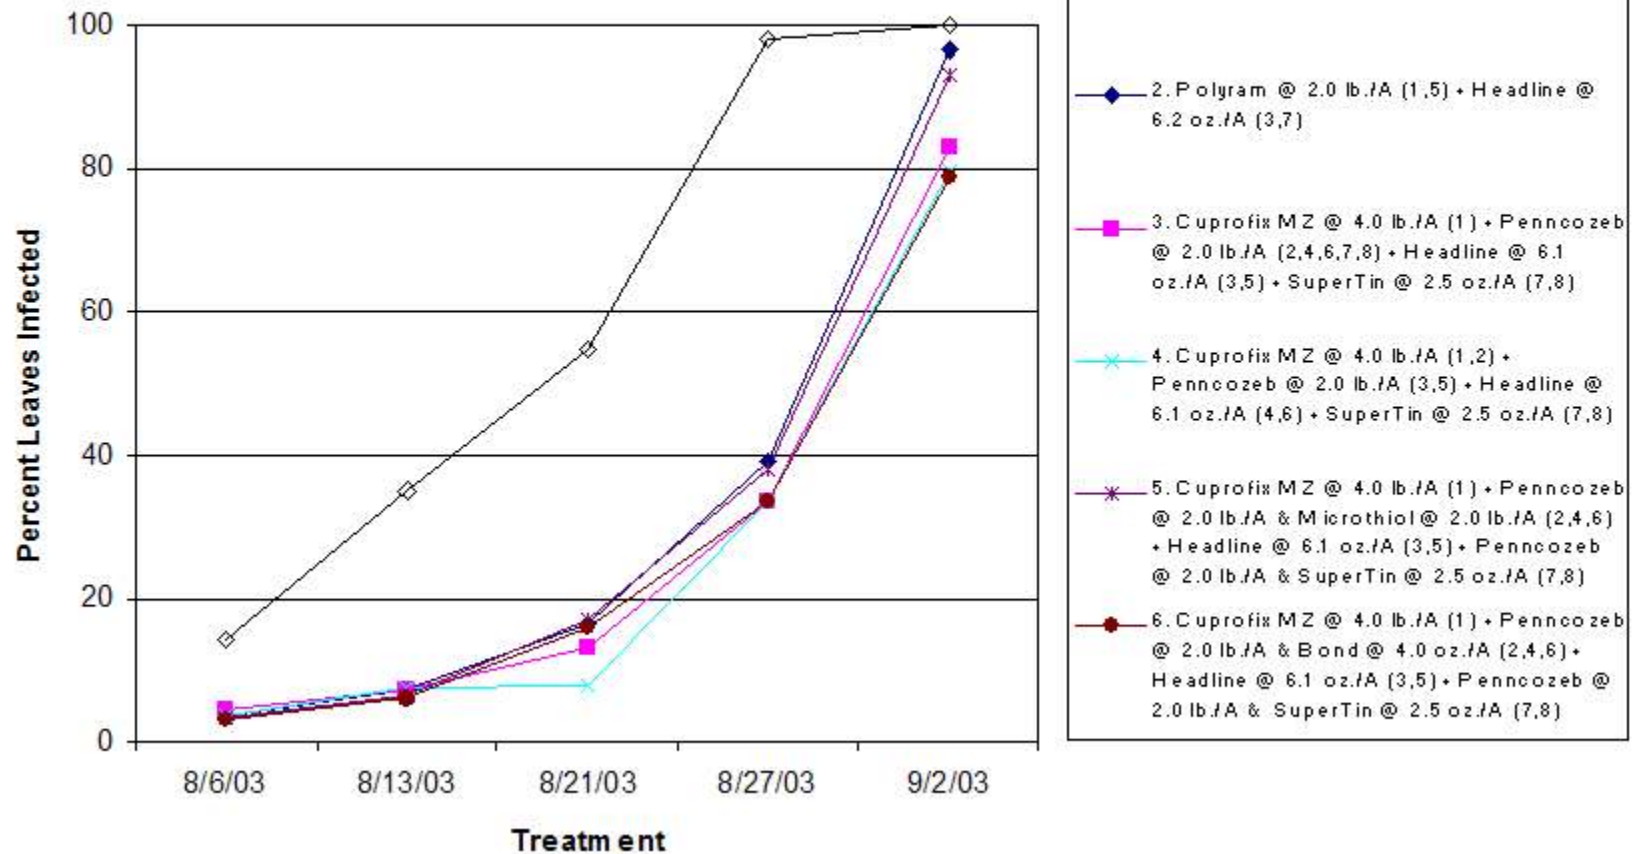

**Disease Progress Curve for Early Blight
2003 Fungicide Trial, Colorado State University
San Luis Valley Research Center, Center, CO**

Disease Progress Curve for Early Blight
2003 Fungicide Trial, Colorado State University
San Luis Valley Research Center, Center, CO

**Disease Progress Curve for Early Blight
2003 Fungicide Trial, Colorado State University
San Luis Valley Research Center, Center, CO**

**Disease Progress Curve for Early Blight
2003 Fungicide Trial, Colorado State University
San Luis Valley Research Center, Center, CO**