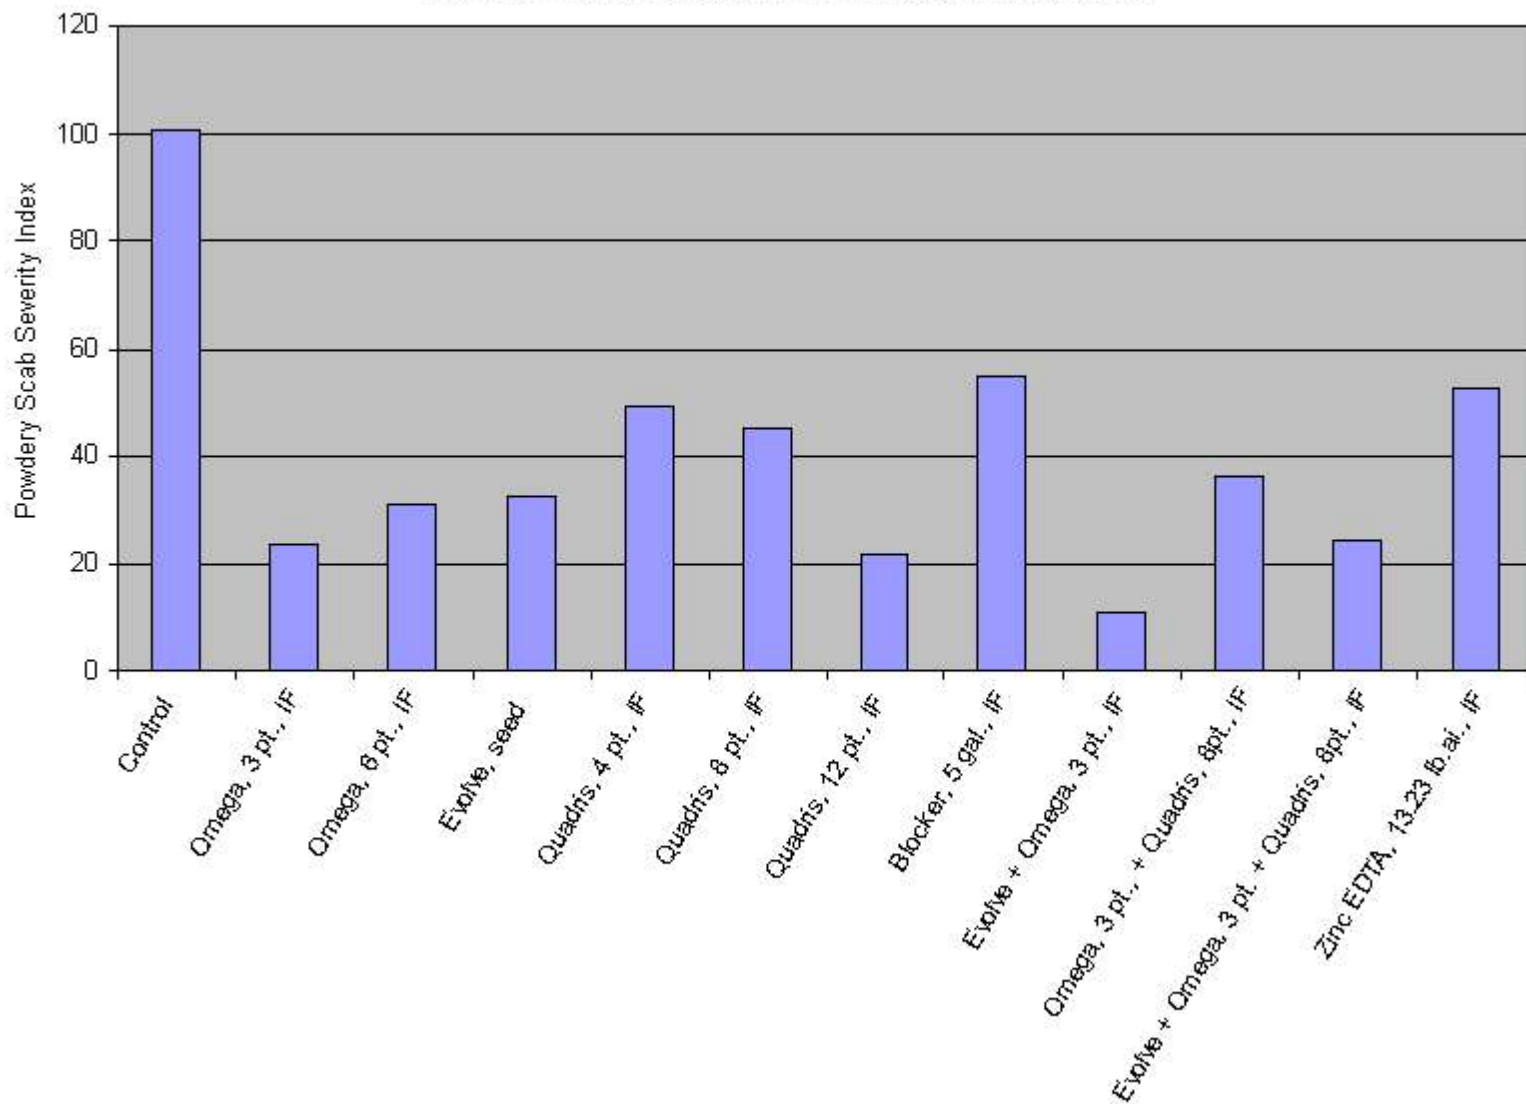

Effect of fungicides applied at planting on the incidence of powdery scab on tubers of the cultivar Cherry Red, San Luis Valley, Colorado, 2002

**Effect of planting date on the incidence of powdery scab on tubers of the cultivar  
Cherry Red, San Luis Valley, Colorado**