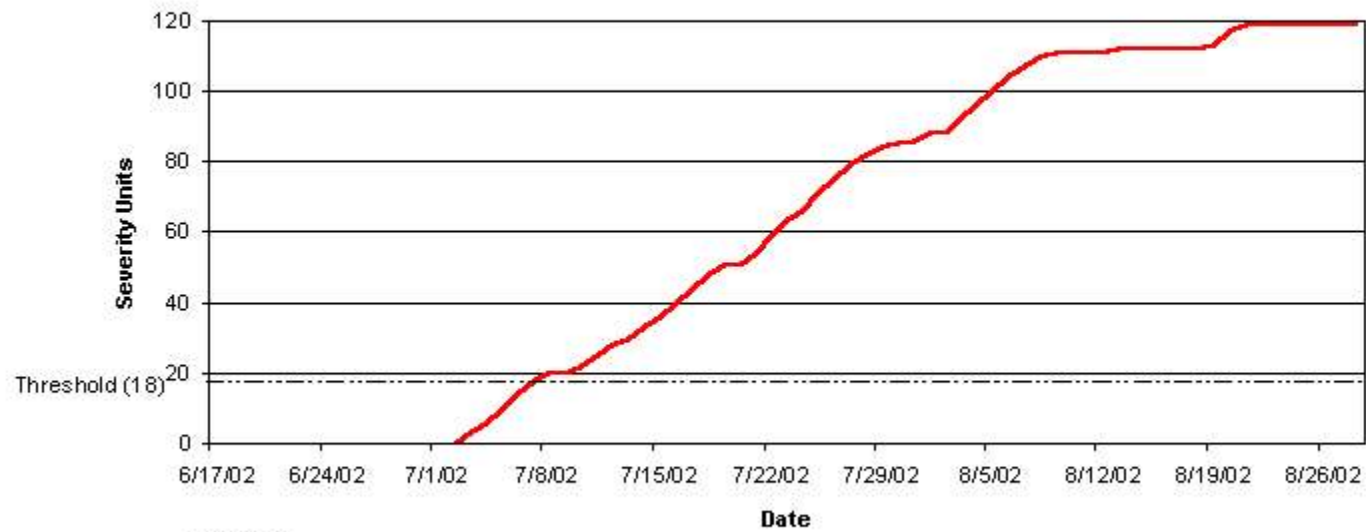

Potato Late Blight Severity Values - Wallin Model,
San Luis Valley, Colorado, Sargent Site, 2002

Footnote:

-The Sargent weather station was set up on July 2.